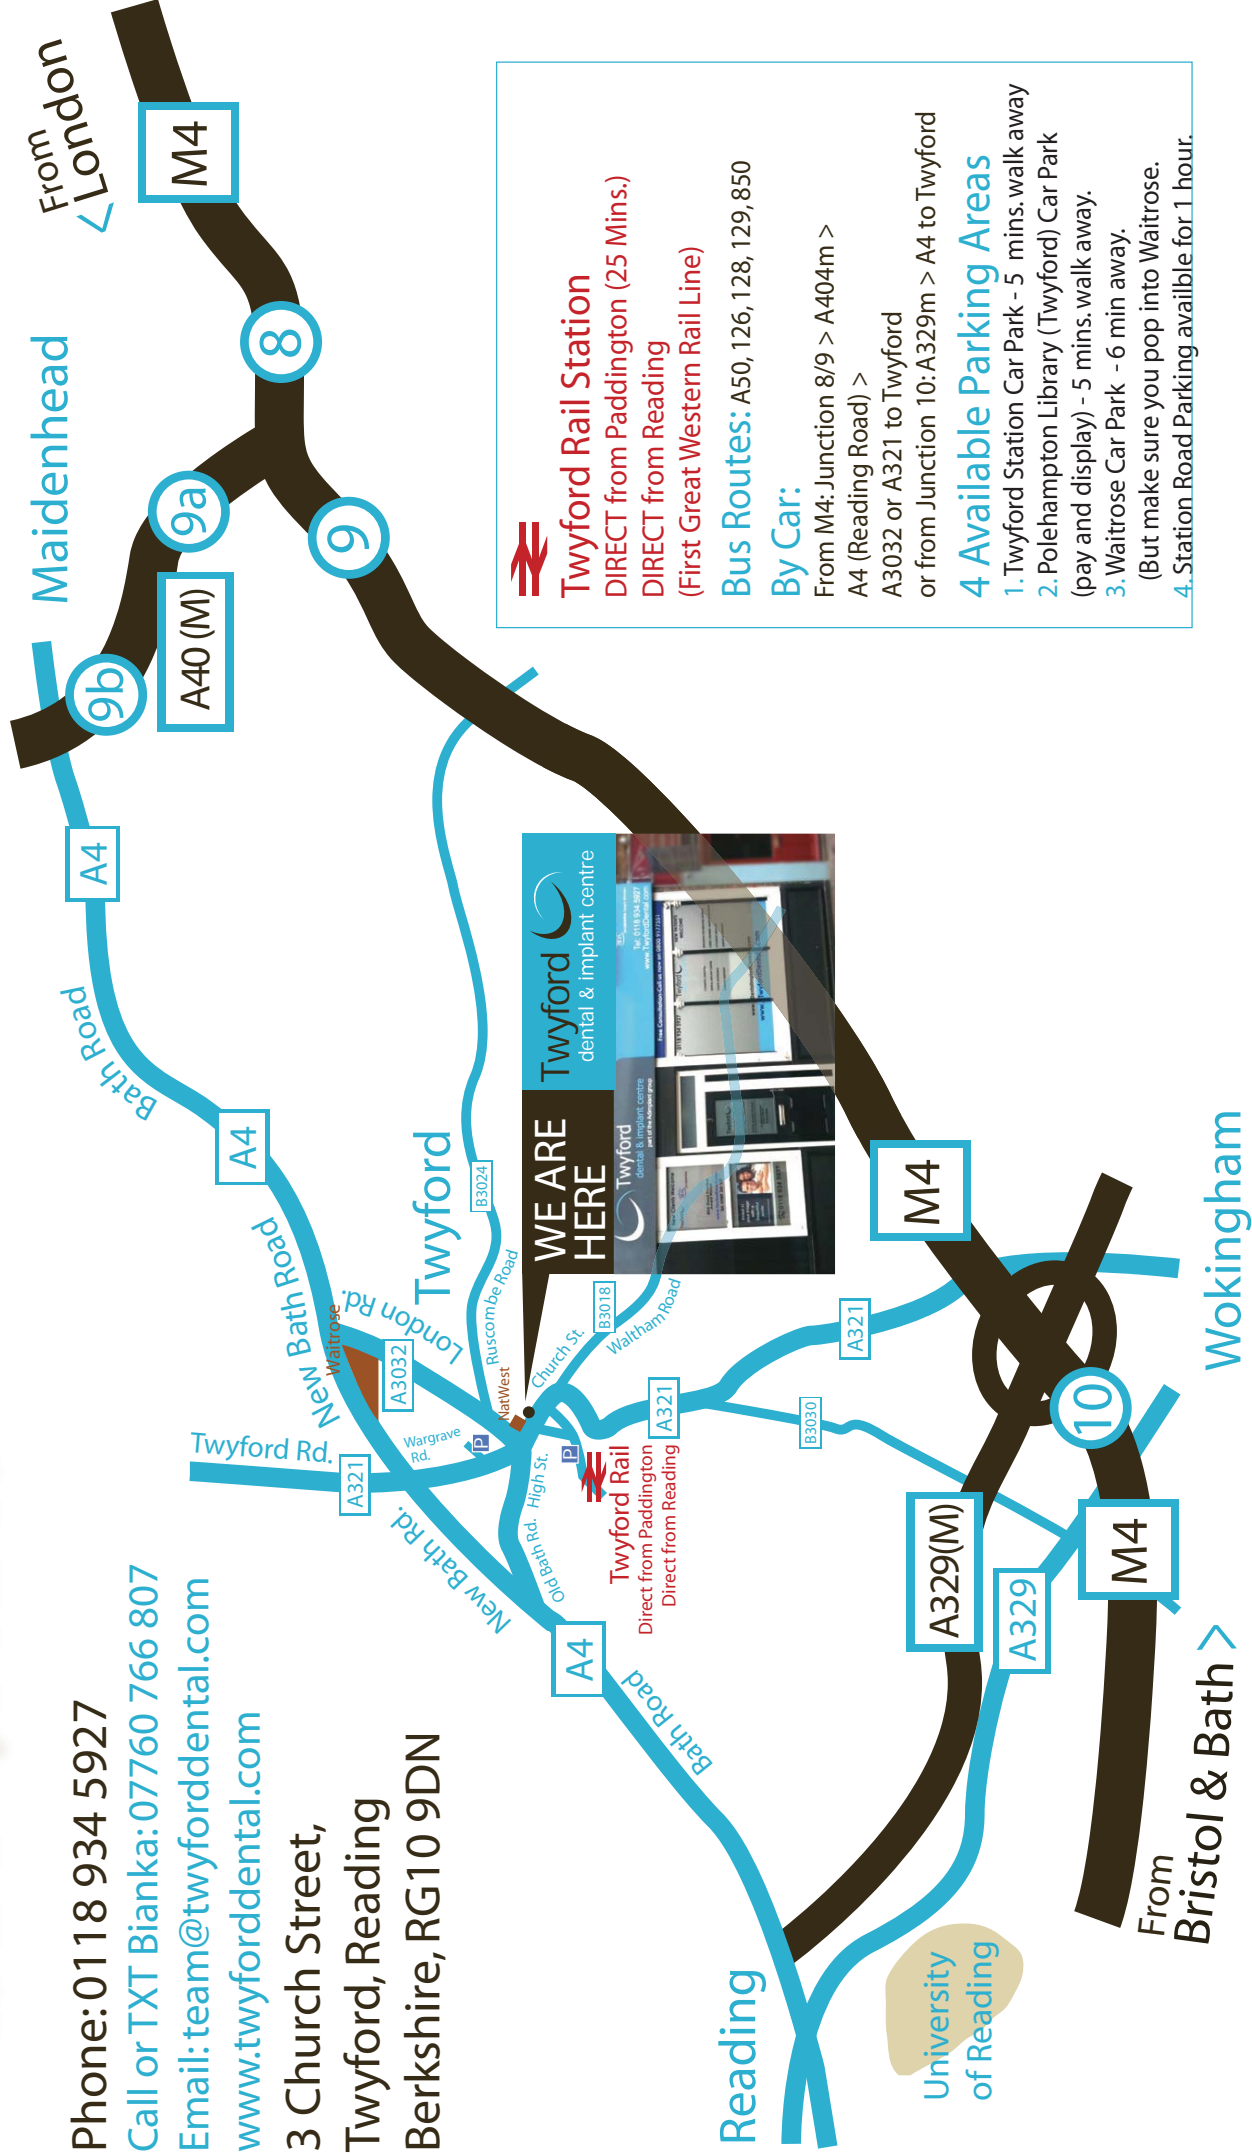

Twyford dental & implant centre

Phone: 0118 934 5927
Call or TXT Bianka: 07760 766 807
Email: team@twyforddental.com
www.twyforddental.com

3 Church Street,
Twyford, Reading
Berkshire, RG10 9DN

Twyford Rail Station
DIRECT from Paddington (25 Mins.)
DIRECT from Reading
(First Great Western Rail Line)

Bus Routes: A50, 126, 128, 129, 850

By Car:
From M4: Junction 8/9 > A404m > A4 (Reading Road) > A3032 or A321 to Twyford
or from Junction 10: A329m > A4 to Twyford

4 Available Parking Areas

1. Twyford Station Car Park - 5 mins. walk away
2. Polehampton Library (Twyford) Car Park (pay and display) - 5 mins. walk away.
3. Waitrose Car Park - 6 min away. (But make sure you pop into Waitrose.)
4. Station Road Parking available for 1 hour.